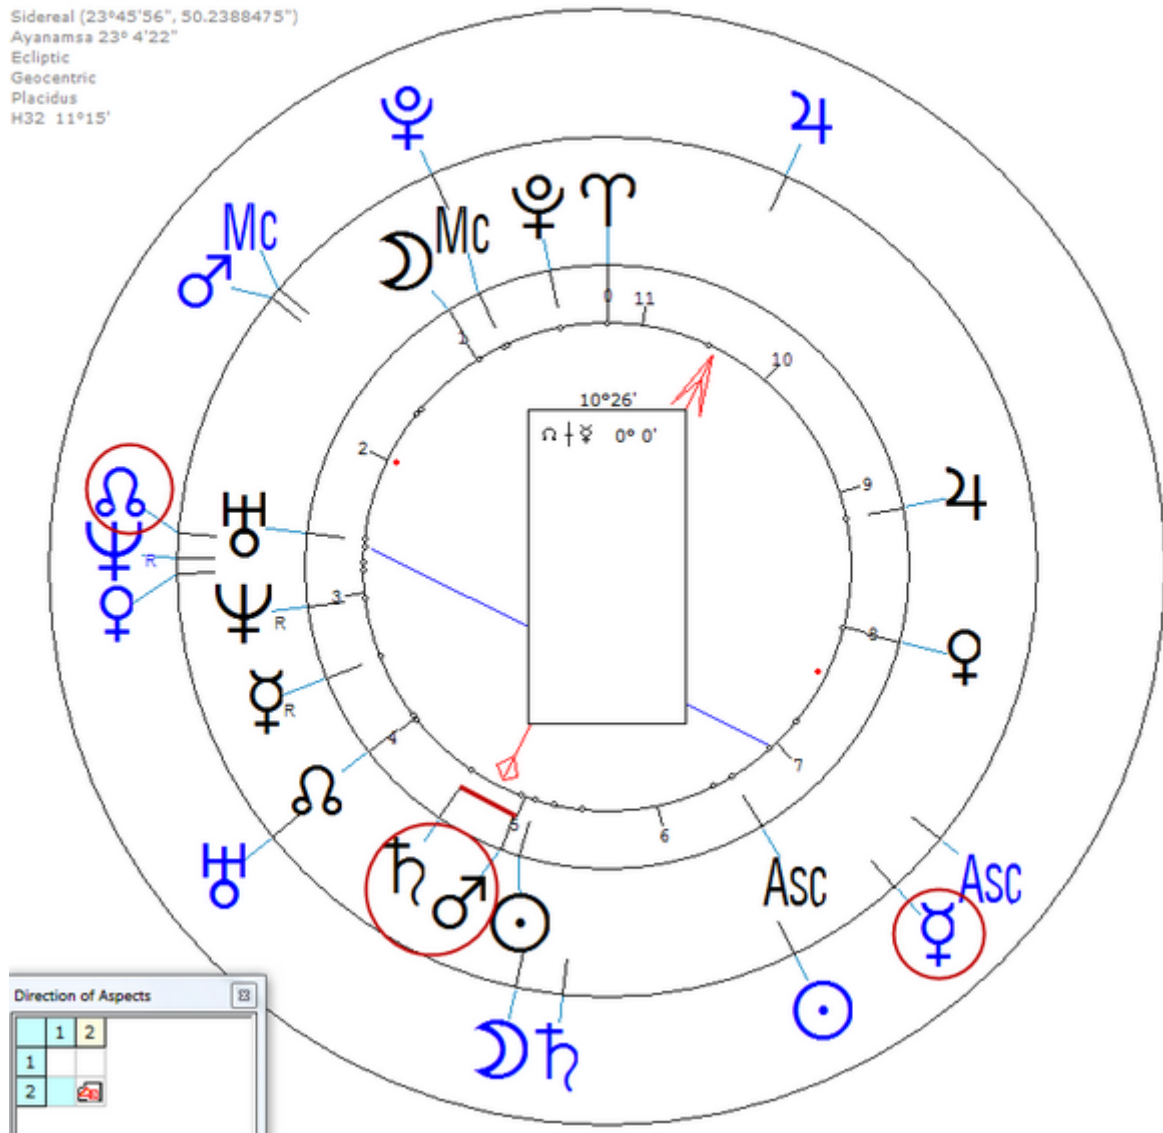

Secondary (Harmonic 32)

$$\text{♀}_p / \text{♁}_p = \text{♂}_n / \text{♃}_n$$

Aurness, Jenny Lee

23 May 1950 Tue 8:14 (GMT-7) 34n03 118w15
Los Angeles, California, USA

Sidereal (23°45'56", 50.2388475")

Ayanamsa 23° 4' 22"

Ecliptic

Geocentric

Placidus

H32 11°15'